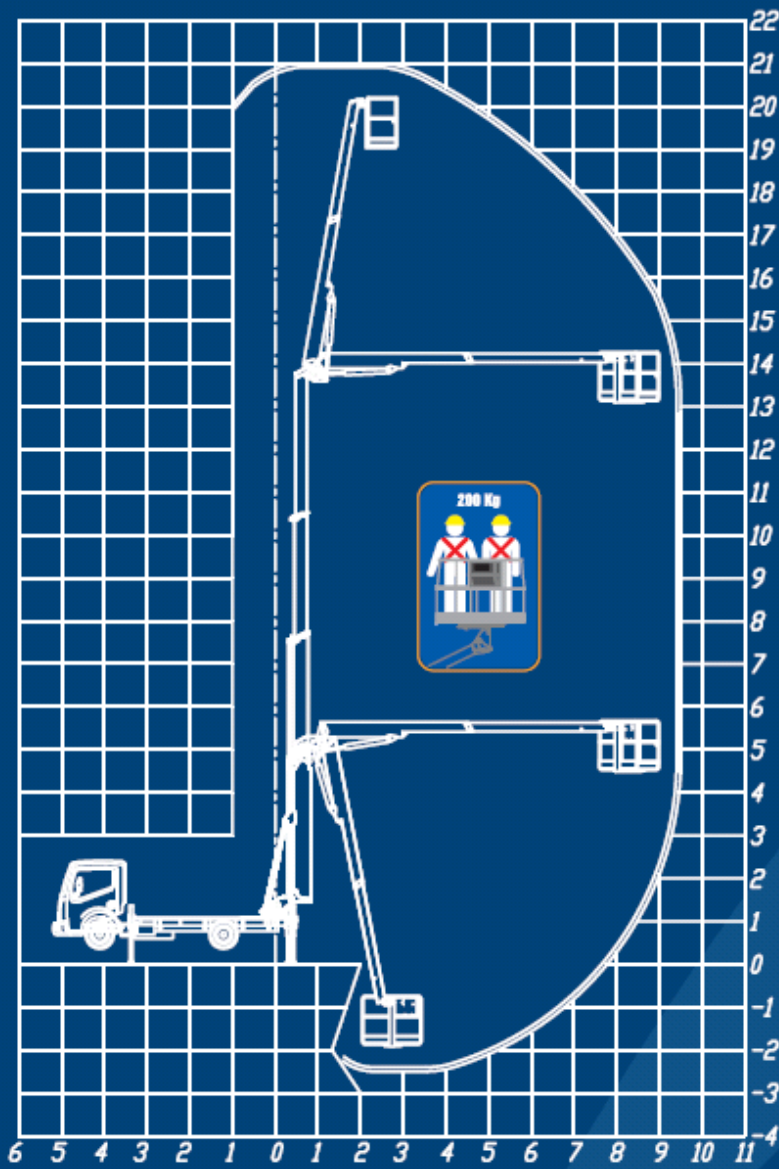

here's the future... **DT Series**

www.cela.it

*the world's
most compact
platform*

celà
industry

-  **21,00 m**
-  **19,00 m**
-  **9,50 m**
-  **14,00 m**
-  **200 kg**
-  **1400x700x1100^{mm}**
-  **CONTINUOUS**
-  **ALUMINIUM**
-  **ELECTRO-HYDRAULIC**
-  **H+H**
-  **3,5 T**